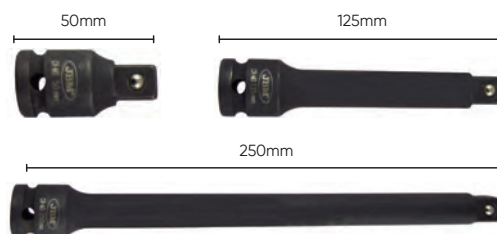

53197

46,00€

4 PCS ANTI-TWISTING WHEEL LUG IMPACT SOCKET SET

IT CONTAINS

53077

62,00€

DRIVE TORQUE LIMITING EXTENSION BAR SET

SPARE PARTS AVAILABLE

DRIVE IMPACT EXTENSION BAR

REF.	mm	"					€
12937	50	1/2"	0.11	10	100	1500	9,50€
12074	125	1/2"	0.23	10	60	-	11,50€
12075	250	1/2"	0.45	10	50	-	15,50€

UNIVERSAL JOINT IMPACT SOCKET

REF.	"					€
11938	3/4"	0.62	10	50	-	47,00€
11990	1/2"	0.15	10	100	-	15,30€